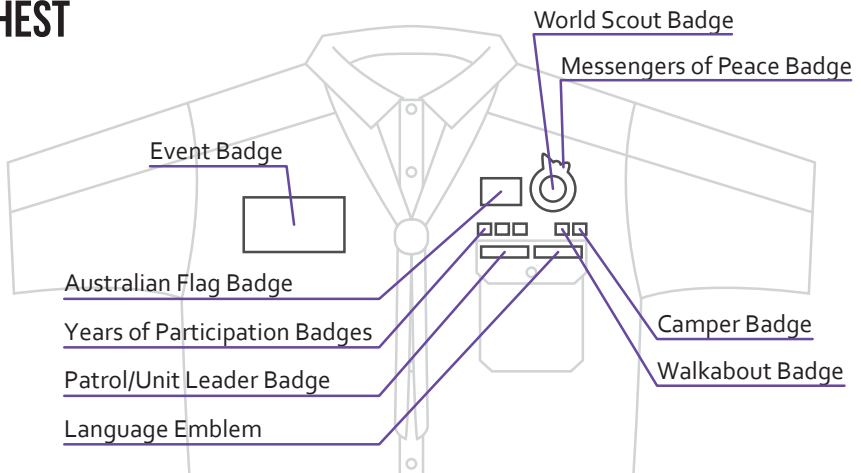

New Award Scheme Badge Placement

RIGHT SLEEVE

Name Tapes

District or Region Badge

Outdoor Adventure Skills Badges

Additional Badges

LEFT SLEEVE

Peak Award Badge

Special Interest Area Badges

Milestone Badges

Introduction to Section Badges

CHEST